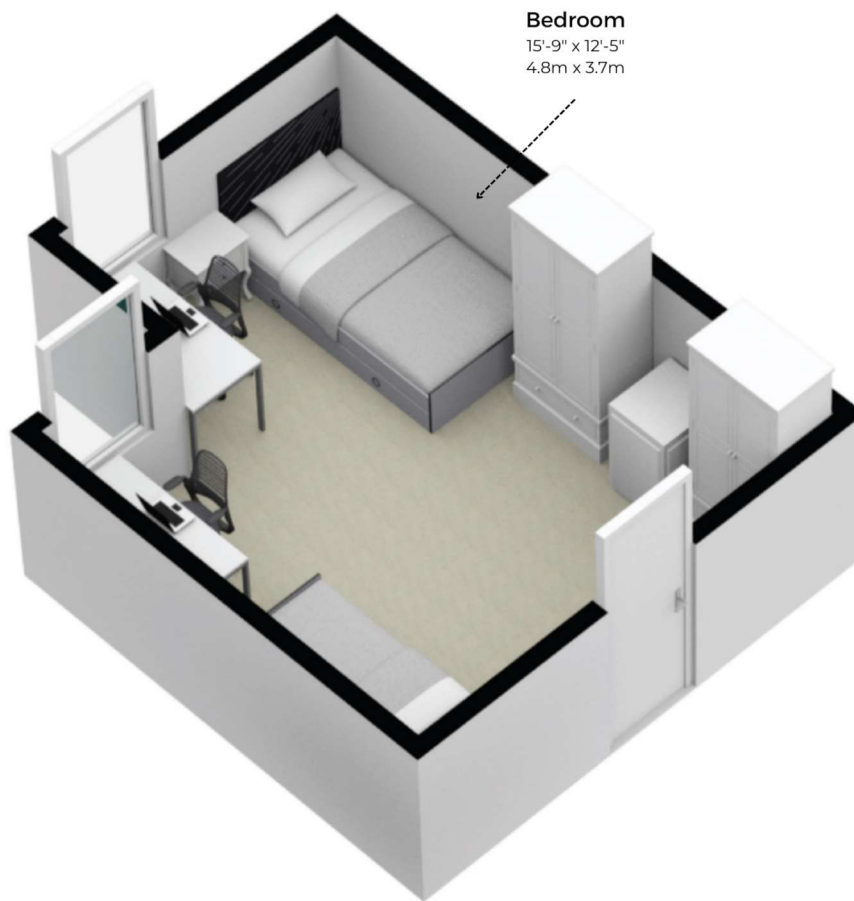

Suite 160 - Dorm Double | 2D Floor Plan
Confederation College Residence - Sibley Hall

While every attempt has been made to ensure the accuracy of the floor plan contained here, measurements of doors, windows, rooms, and other items are approximate and no responsibility is taken for any errors, omissions, or misstatements. This plan is for illustrative purposes and should only be used as such.

Bedroom
15'-9" x 12'-5"
4.8m x 3.7m

Suite 160 - Dorm Double | 3D Floor Plan
Confederation College Residence - Sibley Hall

While every attempt has been made to ensure the accuracy of the floor plan contained here, measurements of doors, windows, rooms, and other items are approximate and no responsibility is taken for any errors, omissions, or misstatements. This plan is for illustrative purposes and should only be used as such.