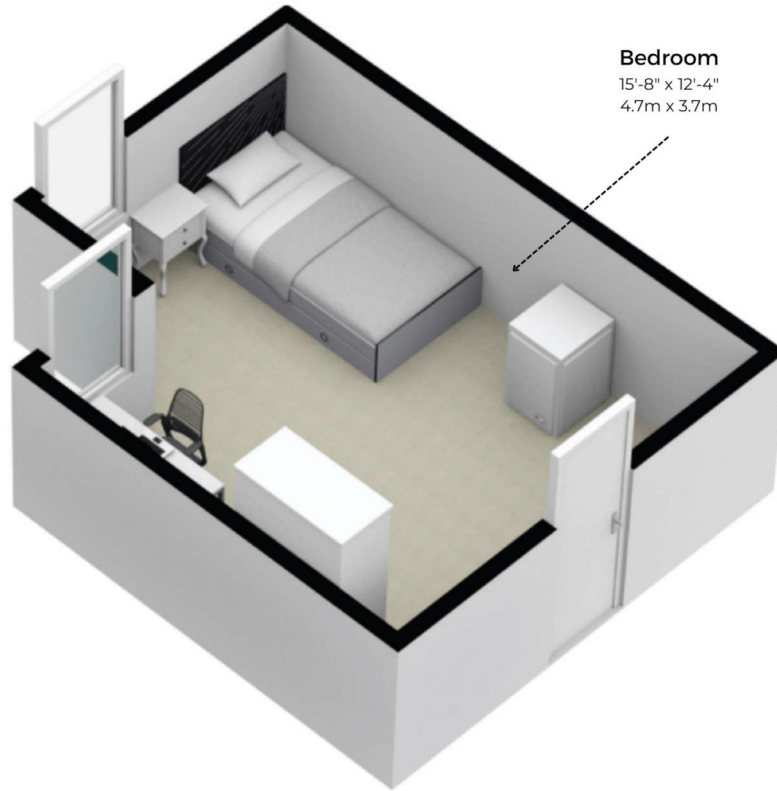

Suite 260 - Dorm Single | 2D Floor Plan
Confederation College Residence - Sibley Hall

While every attempt has been made to ensure the accuracy of the floor plan contained here, measurements of doors, windows, rooms, and other items are approximate and no responsibility is taken for any errors, omissions, or misstatements. This plan is for illustrative purposes and should only be used as such.

Bedroom
15'-8" x 12'-4"
4.7m x 3.7m

Suite 260 - Dorm Single | 3D Floor Plan
Confederation College Residence - Sibley Hall

While every attempt has been made to ensure the accuracy of the floor plan contained here, measurements of doors, windows, rooms, and other items are approximate and no responsibility is taken for any errors, omissions, or misstatements. This plan is for illustrative purposes and should only be used as such.